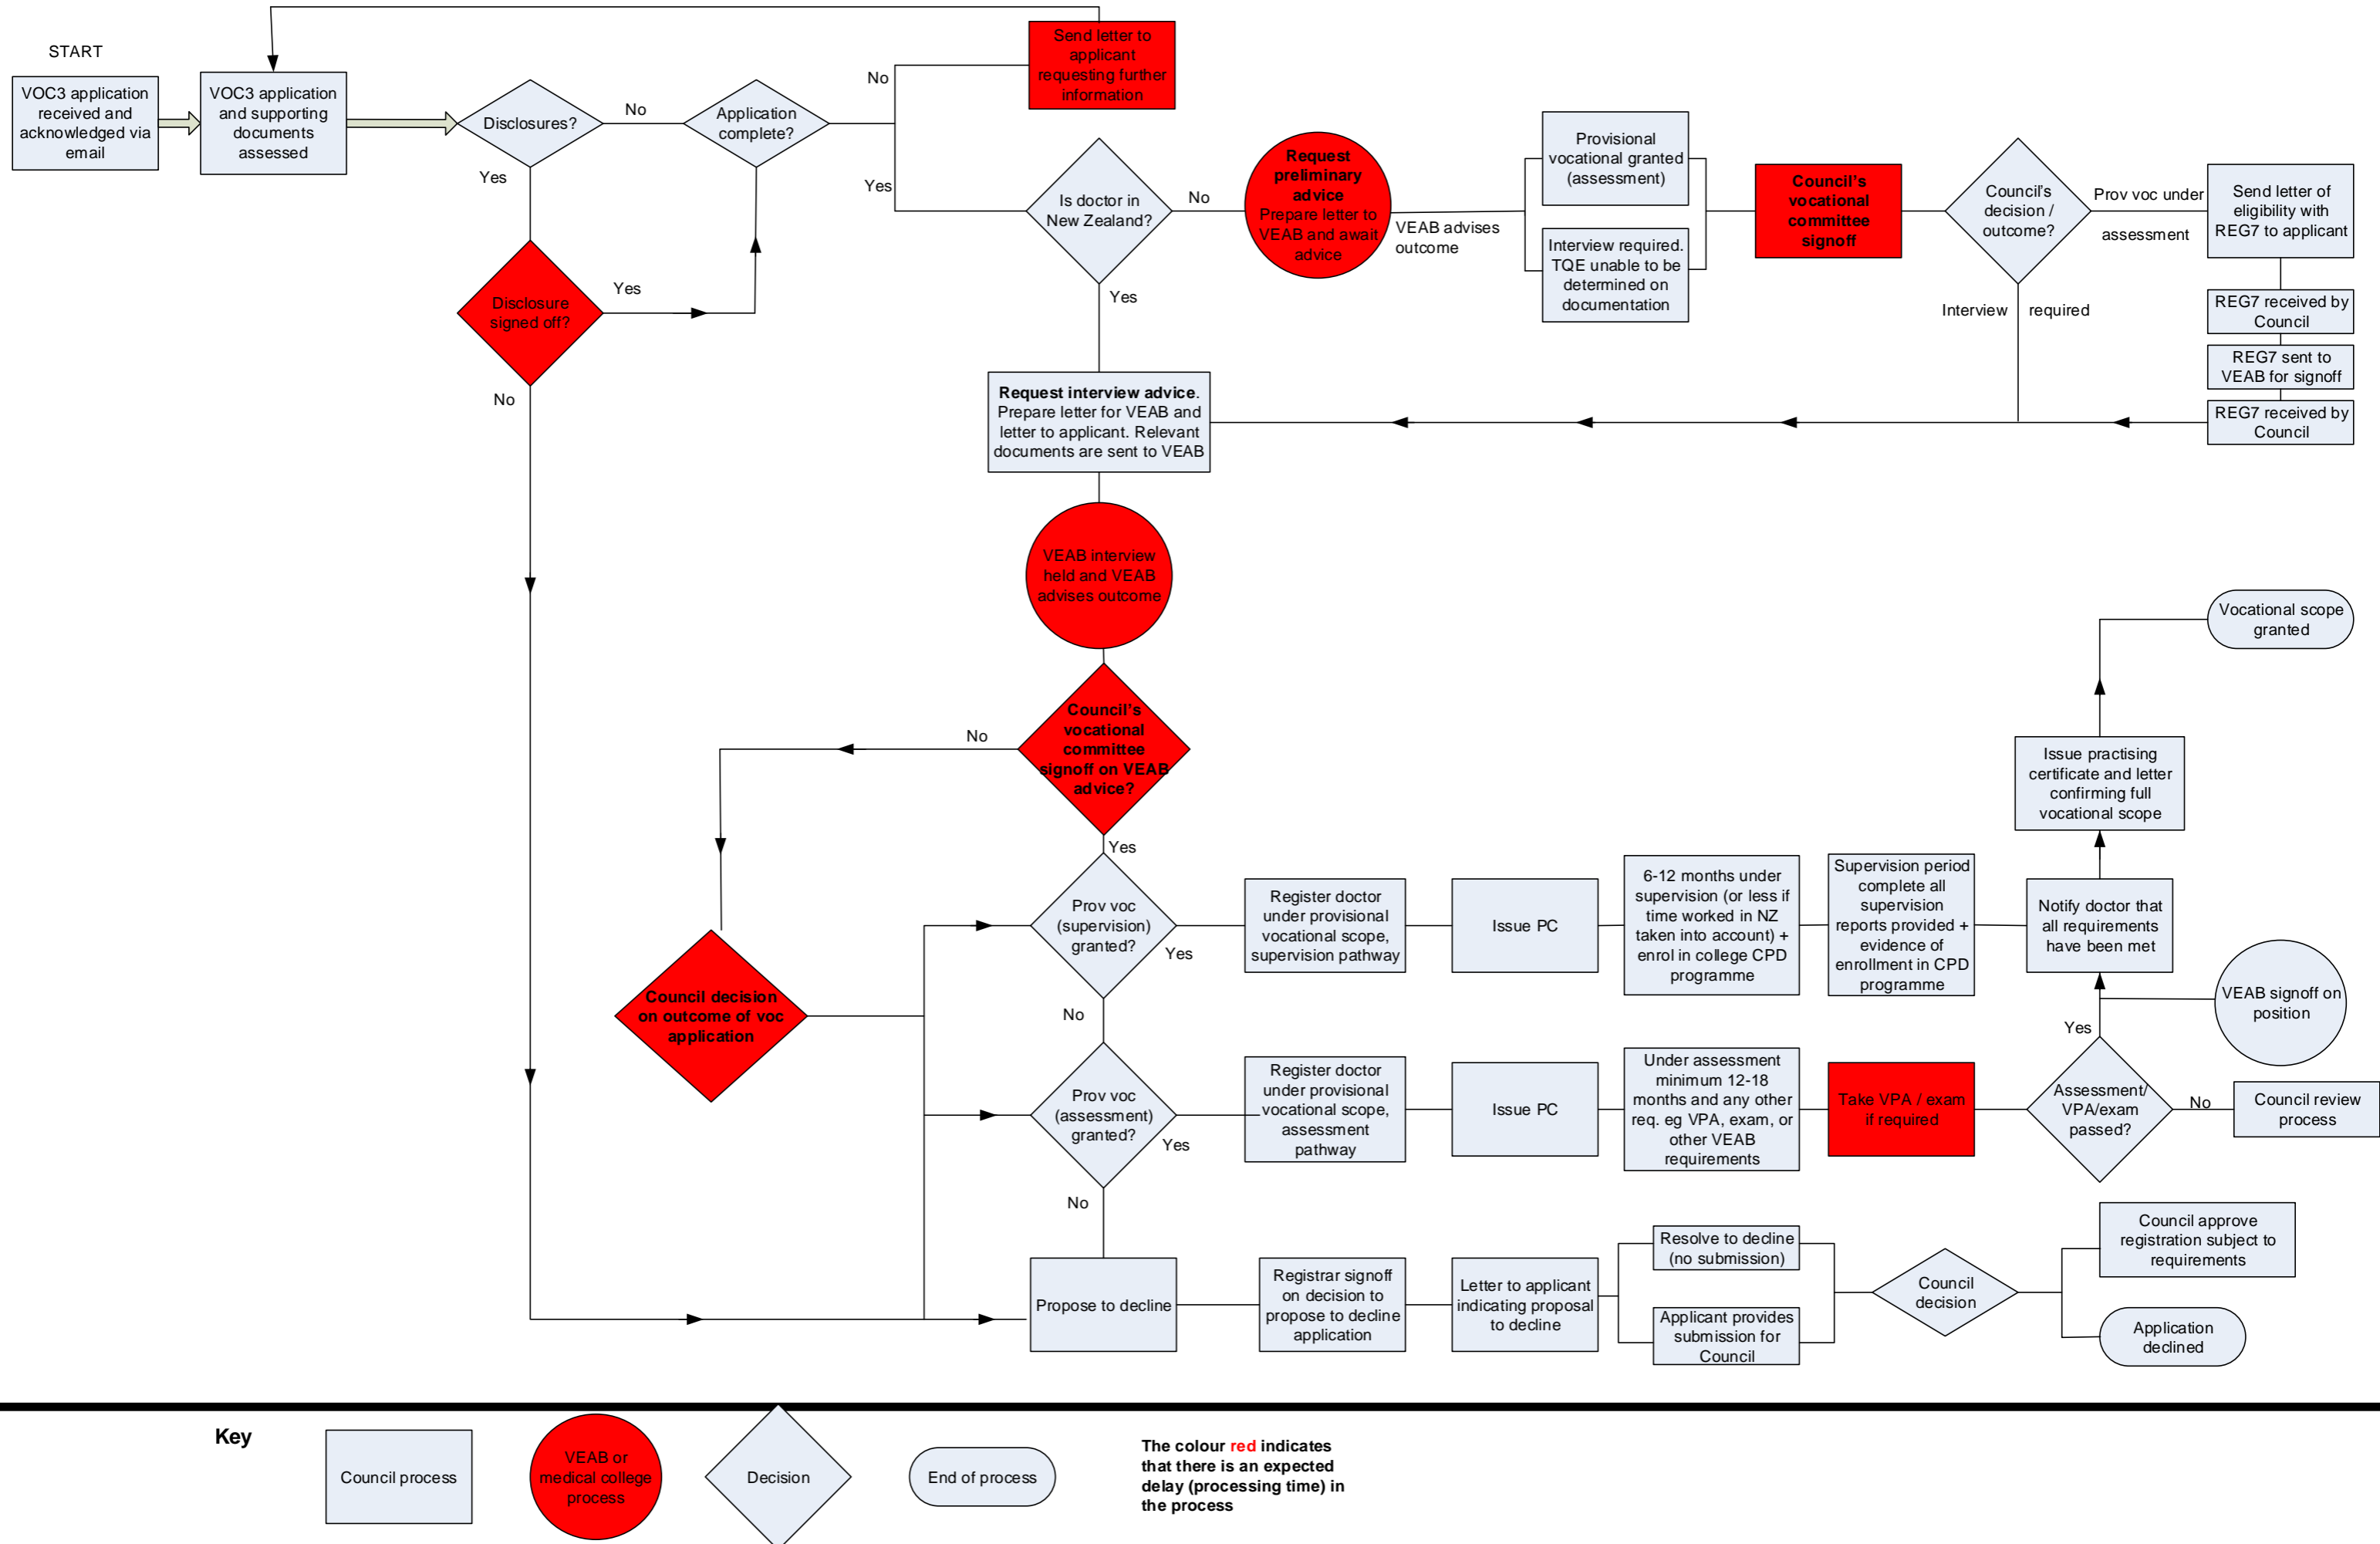

Process Flowchart – Vocational registration for IMG (VOC3)

DM 686926

The colour red indicates that there is an expected delay (processing time) in the process